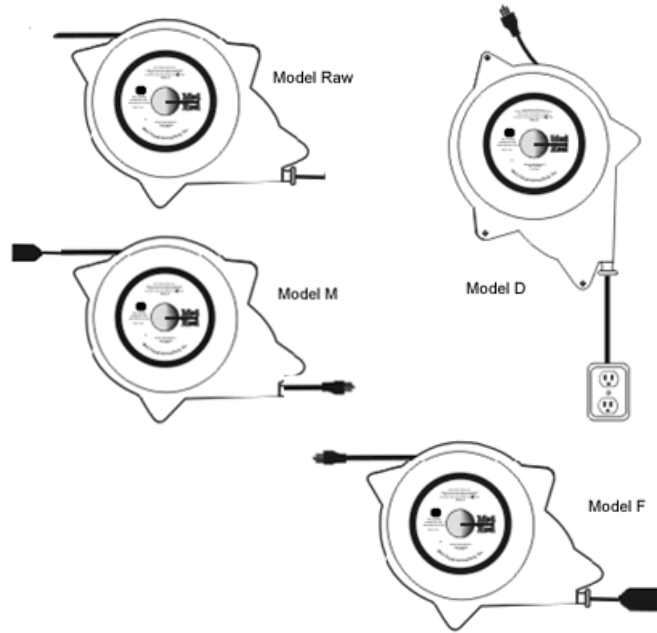

Kirchen Leash - Cut Sheet

Complies with UL / ETL listings 1363-A, 355, and CSA C22.2 std no.308

Ceiling mounting bracket

Wall, pole, cart mounting bracket

Product	Type	Length	Breaker Amperage	Conductor Size	Retractable end	Non-Retract end	Mounting	Bracket	Ship weight	Op Temp
Arctic Leash	AL	20	15	14	M	F	Auto	Kit / ALBB	10 lbs	(-50/220°)
Arctic Leash	AL	30/36	13/15	16	F	M	Ceiling/Flush	ALCB/ALMP	10 lbs	(-50/220°)
Boom Leash	BL	20/50	0	16/18	Raw	Raw	Ceiling/Flush	ALCB/ALMP	10 lbs	(-50/220°)
Marine Leash	ML	30	13	16	F	M	Ceiling/Flush	ALCB/ALMP	10 lbs	(-50/220°)
Kitchen Leash	KL	10	15/00	14	D	M	Ceiling	ALCB	10 lbs	(-50/220°)
Kitchen Leash	KL	20	15/00	14	D	M	Ceiling	ALCB	10 lbs	(-50/220°)