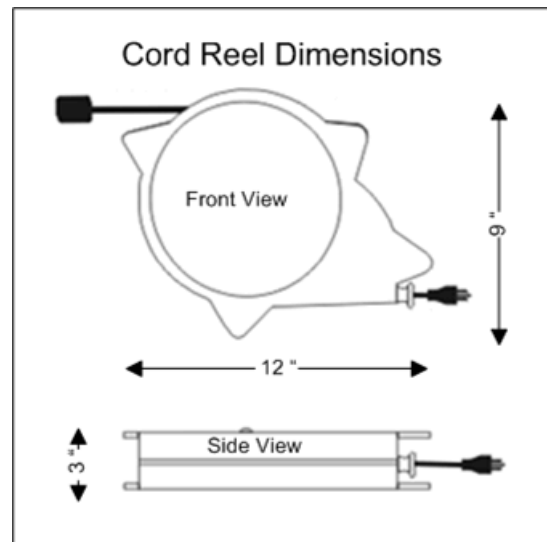

Kirchen Leash - Cut Sheet

Complies with UL / ETL listings 1363-A, 355, and CSA C22.2 std no.308

Ceiling mounting bracket

Wall, pole, cart mounting bracket

Product	Type	Length	Breaker Amperage	Conductor Size	Retractable end	Non-Retract end	Mounting	Bracket	Ship weight	Op Temp
Arctic Leash	AL	20	15	14	M	F	Auto	Kit / ALBB	10 lbs	(-50/220°)
Arctic Leash	AL	30/36	13/15	16	F	M	Ceiling/Flush	ALCB/ALMP	10 lbs	(-50/220°)
Boom Leash	BL	20/50	0	16/18	Raw	Raw	Ceiling/Flush	ALCB/ALMP	10 lbs	(-50/220°)
Marine Leash	ML	30	13	16	F	M	Ceiling/Flush	ALCB/ALMP	10 lbs	(-50/220°)
Kitchen Leash	KL	10	15/00	14	D	M	Ceiling	ALCB	10 lbs	(-50/220°)
Kitchen Leash	KL	20	15/00	14	D	M	Ceiling	ALCB	10 lbs	(-50/220°)