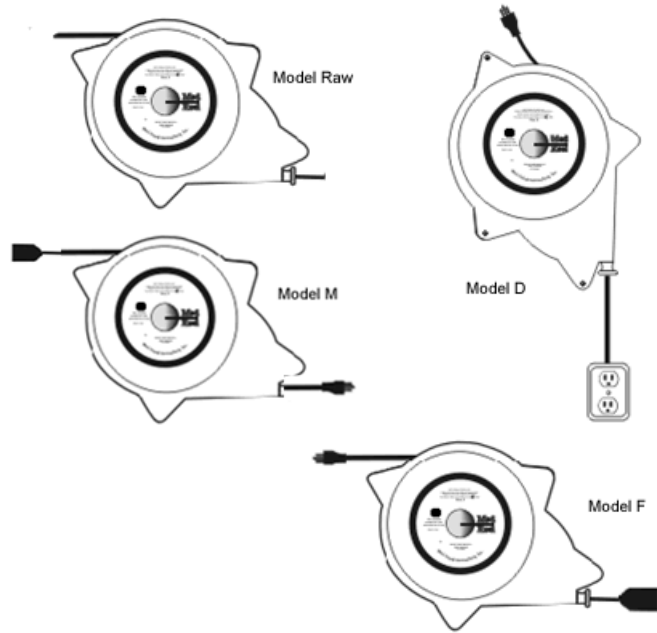

Kirchen Leash - Cut Sheet

Ceiling mounting bracket

Wall, pole, cart mounting bracket

Product	Type	Length	Breaker Amperage	Conductor Size	Retractable end	Non-Retract end	Mounting	Bracket	Ship weight	Op Temp
Arctic Leash	AL	20	15	14	M	F	Auto	Kit / ALBB	10 lbs	(-50/220°)
Arctic Leash	AL	30/36	13/15	16	F	M	Ceiling/Flush	ALCB/ALMP	10 lbs	(-50/220°)
Boom Leash	BL	20/50	0	16/18	Raw	Raw	Ceiling/Flush	ALCB/ALMP	10 lbs	(-50/220°)
Marine Leash	ML	30	13	16	F	M	Ceiling/Flush	ALCB/ALMP	10 lbs	(-50/220°)
Kitchen Leash	KL	10	15	14	D	M	Ceiling	ALCB	10 lbs	(-50/220°)
Kitchen Leash	KL	20	15	14	D	M	Ceiling	ALCB	10 lbs	(-50/220°)