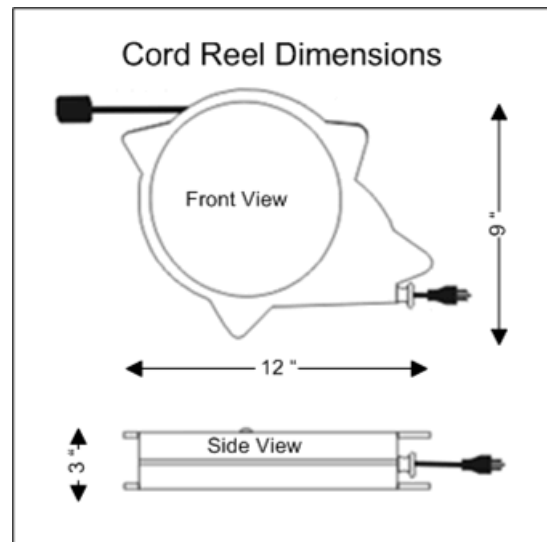

Kirchen Leash - Cut Sheet

Ceiling mounting bracket

Wall, pole, cart mounting bracket

Product	Type	Length	Breaker Amperage	Conductor Size	Retractable end	Non-Retract end	Mounting	Bracket	Ship weight	Op Temp
Arctic Leash	AL	20	15	14	M	F	Auto	Kit / ALBB	10 lbs	(-50/220°)
Arctic Leash	AL	30/36	13/15	16	F	M	Ceiling/Flush	ALCB/ALMP	10 lbs	(-50/220°)
Boom Leash	BL	20/50	0	16/18	Raw	Raw	Ceiling/Flush	ALCB/ALMP	10 lbs	(-50/220°)
Marine Leash	ML	30	13	16	F	M	Ceiling/Flush	ALCB/ALMP	10 lbs	(-50/220°)
Kitchen Leash	KL	10	15	14	D	M	Ceiling	ALCB	10 lbs	(-50/220°)
Kitchen Leash	KL	20	15	14	D	M	Ceiling	ALCB	10 lbs	(-50/220°)